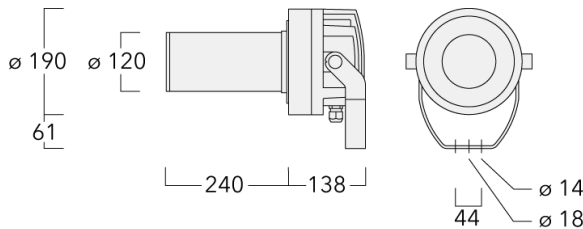

Description

Profile Projector [GP] for projection of gobos on a surface.

Spherical and aspherical, double flat convex lens system. Aperture angle ranges from 12-16°.

Gobo size G. Gobo outside diameter 66 mm, max printable area d = 48 mm. WE-EF recommends d = 38 mm.

IP66. Class I. IK07. Marine-grade, die-cast aluminum alloy. 5CE superior corrosion protection including PCS hardware. Silicone CCG® Controlled Compression Gasket. Safety glass main lens. One cable gland, second gland for through wiring on request. PMMA LED lens array. Integral driver, thermally separated. Factory-installed LED circuit board. LED board can be removed for upgrading.

Specify product with 7 Digit product code - Finish Color. Accessories, such as mounting, optical, and electrical, must be specified separately.

Example: XXX-XXXX-9004 (Black)
+ XXX-XXXX (Accessory 1)

Specifications